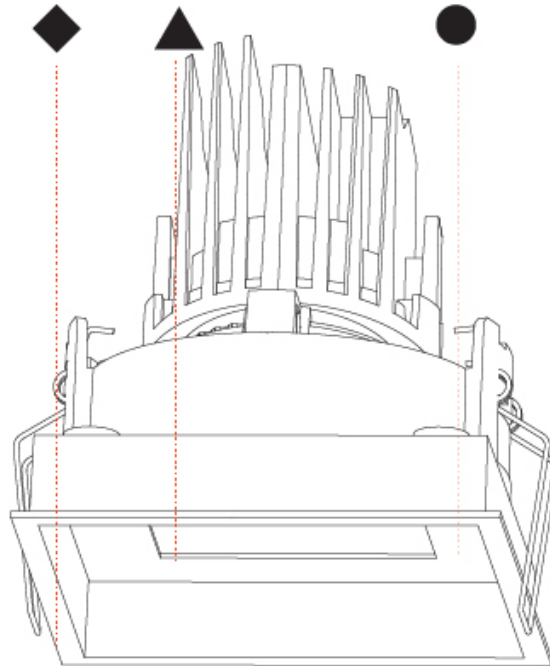

BIONIQ SQUARE ADJUSTABLE COMFORT RECESSED

A35365-

PROJECT	_____
TYPE	_____
SPECIFIER	_____
QUANTITY	_____
DATE	_____